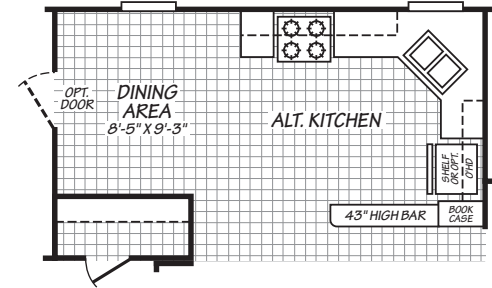

CANYON LAKE

MODEL 24443X

3 Bedroom • 2 Bath • 1,026 Square Feet

©2023 FLEETWOOD HOMES INC. ALL RIGHTS RESERVED

Important: Because we continually update and modify our products, it is important for you to know that our brochures and literature are for illustrative purposes only. **ILLUSTRATIONS MAY SHOW OPTIONAL FEATURES.** All information contained herein may vary from the actual home we build. Dimensions are nominal length and width measurements are from exterior wall to exterior wall. We reserve the right to make changes at any time, without notice or obligation, in prices, colors, materials, specifications, features and models. Please check with your retailer for specific information about the home you select.