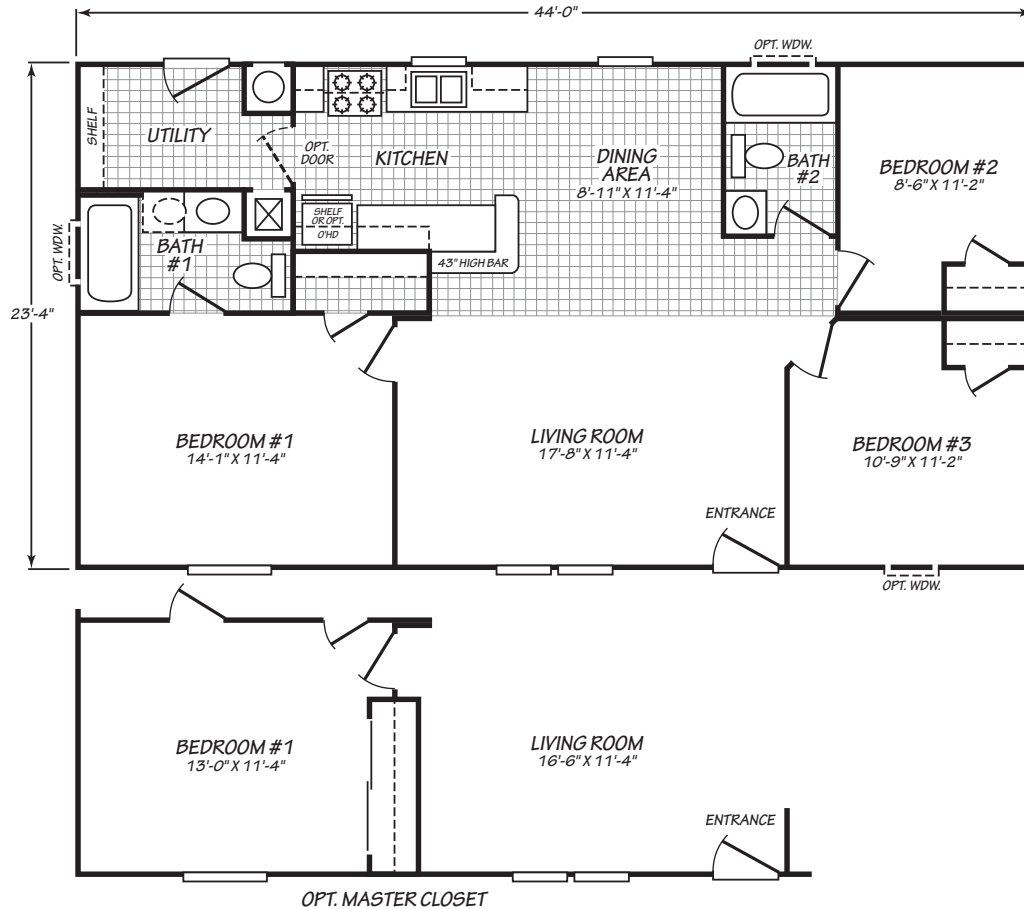

CANYON LAKE

MODEL 24443X

3 Bedroom • 2 Bath • 1,026 Square Feet

©2023 FLEETWOOD HOMES INC. ALL RIGHTS RESERVED

Important: Because we continually update and modify our products, it is important for you to know that our brochures and literature are for illustrative purposes only. **ILLUSTRATIONS MAY SHOW OPTIONAL FEATURES.** All information contained herein may vary from the actual home we build. Dimensions are nominal length and width measurements are from exterior wall to exterior wall. We reserve the right to make changes at any time, without notice or obligation, in prices, colors, materials, specifications, features and models. Please check with your retailer for specific information about the home you select.